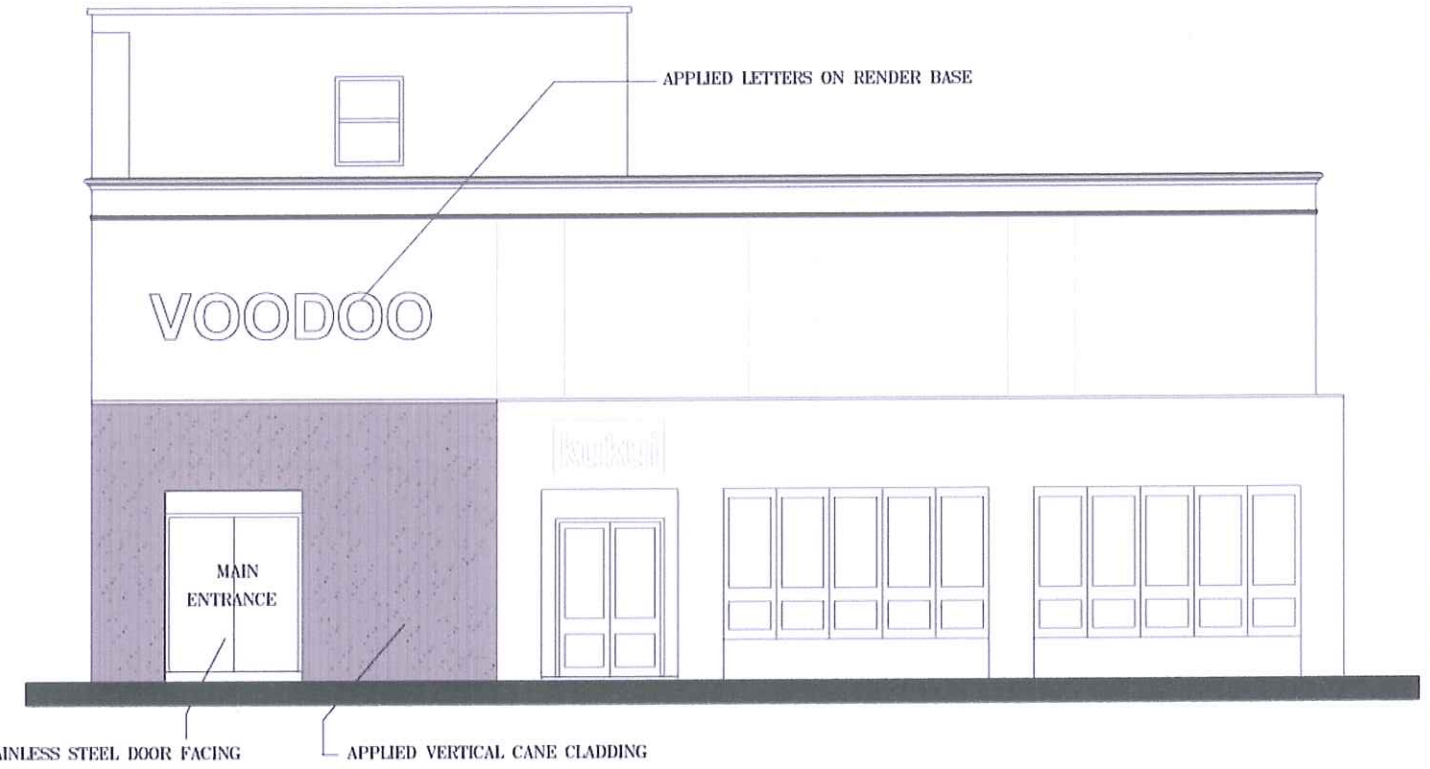

PROPOSED FRONT ELEVATION

EXISTING FRONT ELEVATION

Easy Design Solutions
EDS Studio
 48
 Bachelor Road
 Harrogate
 HG1 3EQ
 grt@easy-designs.co.uk
 mob: 07803730044

Client _____
 FEVER BARS _____
 Project _____
 VOODOO CHELTENHAM GL53 7HB _____
 Title _____
 LAP DANCING CLUB EXTERIOR _____
 Drawn by GRT _____ Date SEPT-13 _____
 Directory FEVER GROUP _____ Scale 1:100 @ A3 _____
 Drawing no: _____
 Proj Lib VOODOO _____
 Layer set FEVERGROUP _____
 VD-13-103